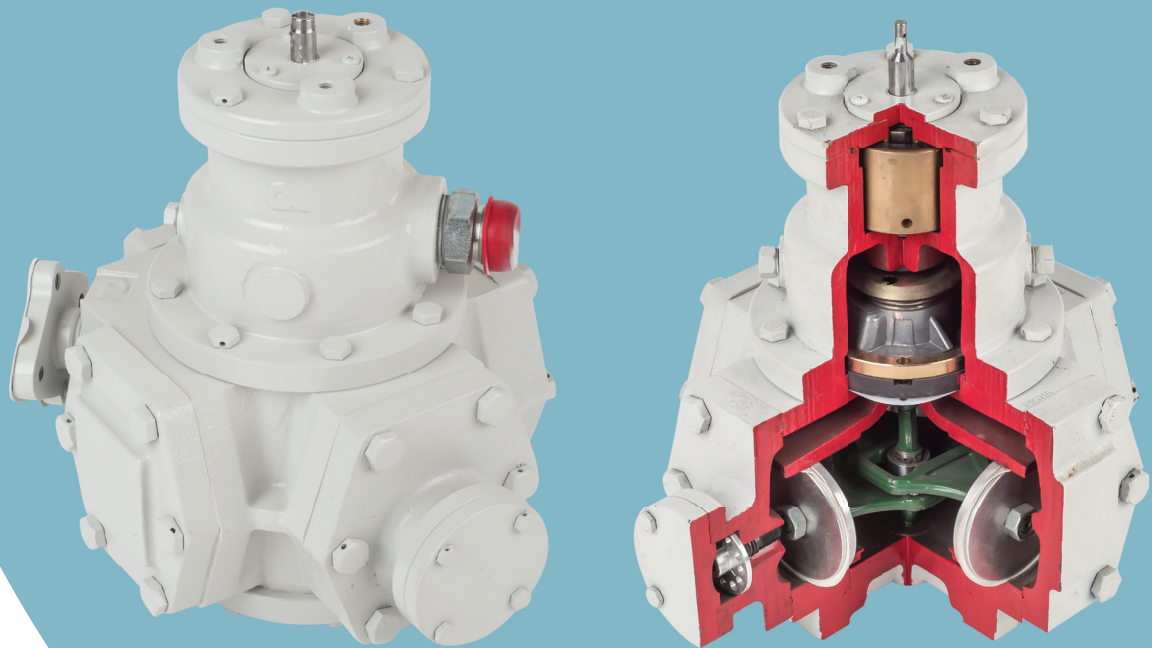

LPG METER

Product Features

Pistons	4
Measurement Accuracy	$\pm 0.5\%$
Cycle Volume	0,5 Liter
Magnetic Coupling	14000 Gaus
Body	GGG40 cast iron

Self cleaning and self washing system.

Cold stamped shaft and crank.

1.5 million liters warranty.

Thanks to EC type approval it can be used in all dispenser which has MID certificate.

OIML R117 Certified